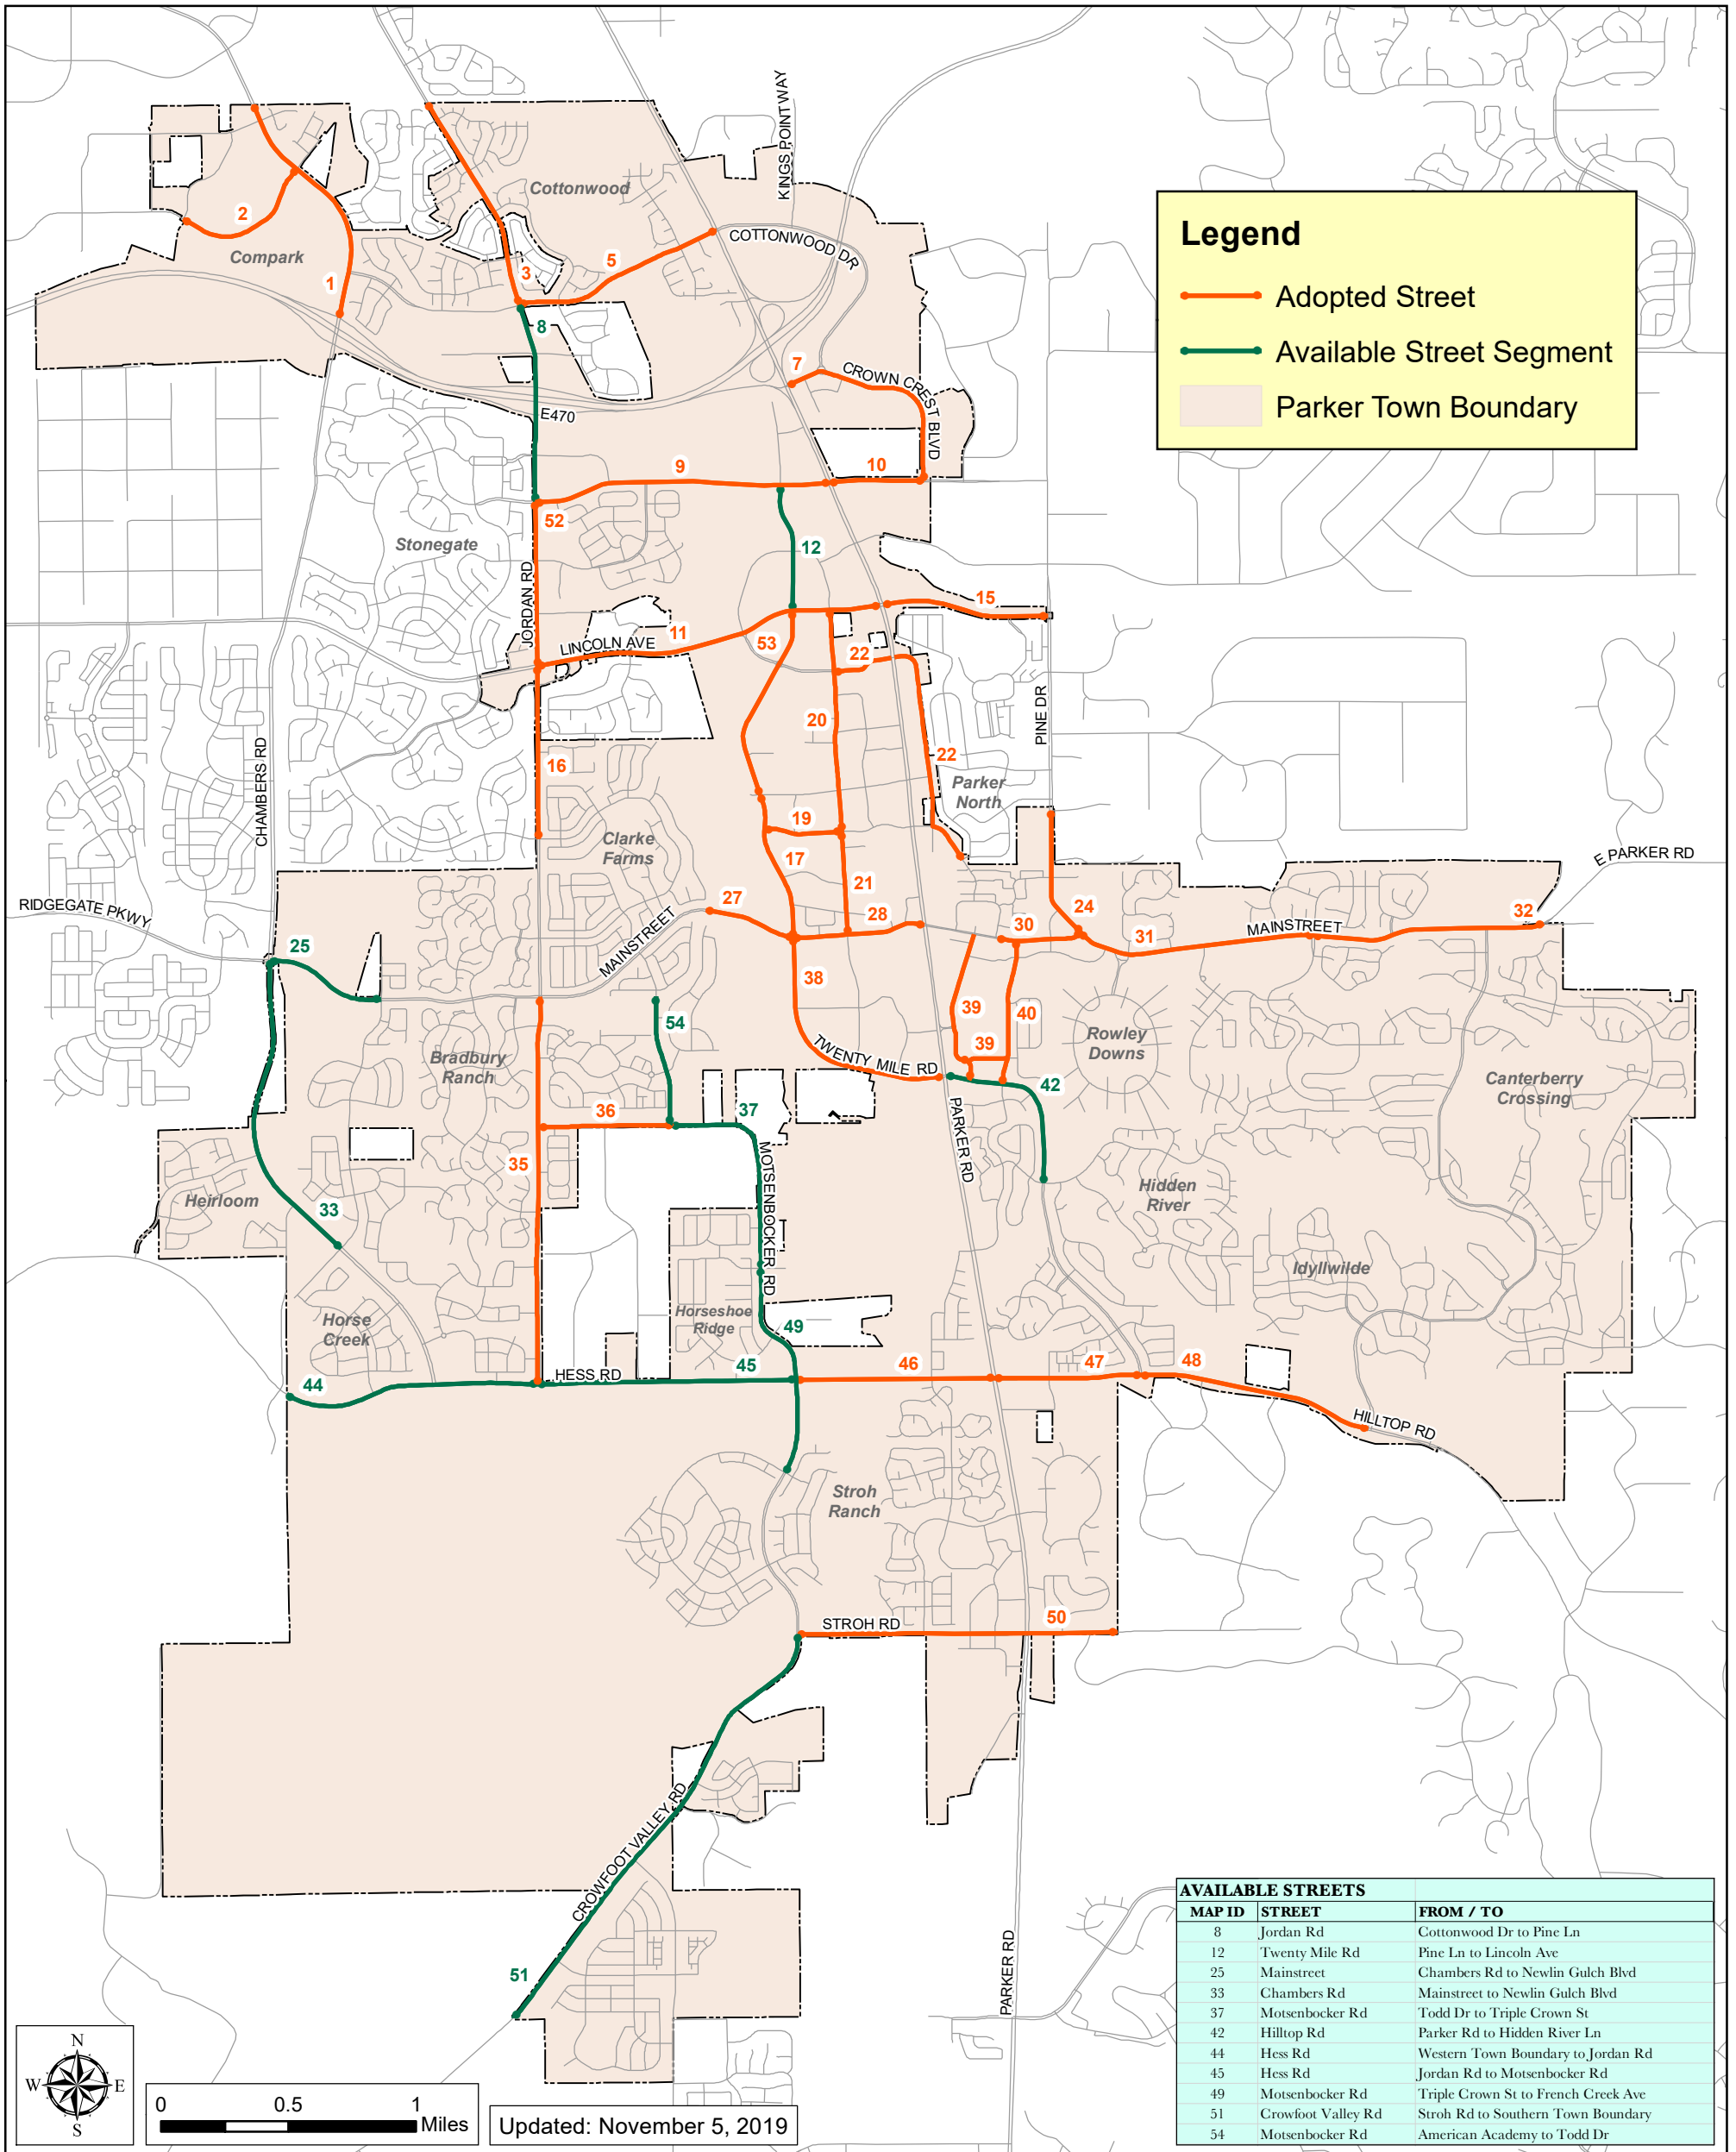

# Town of Parker Adopt-a-Street

**Legend**

- Adopted Street
- Available Street Segment
- Parker Town Boundary

AVAILABLE STREETS		
MAP ID	STREET	FROM / TO
8	Jordan Rd	Cottonwood Dr to Pine Ln
12	Twenty Mile Rd	Pine Ln to Lincoln Ave
25	Mainstreet	Chambers Rd to Newlin Gulch Blvd
33	Chambers Rd	Mainstreet to Newlin Gulch Blvd
37	Motsenbocker Rd	Todd Dr to Triple Crown St
42	Hilltop Rd	Parker Rd to Hidden River Ln
44	Hess Rd	Western Town Boundary to Jordan Rd
45	Hess Rd	Jordan Rd to Motsenbocker Rd
49	Motsenbocker Rd	Triple Crown St to French Creek Ave
51	Crowfoot Valley Rd	Stroh Rd to Southern Town Boundary
54	Motsenbocker Rd	American Academy to Todd Dr